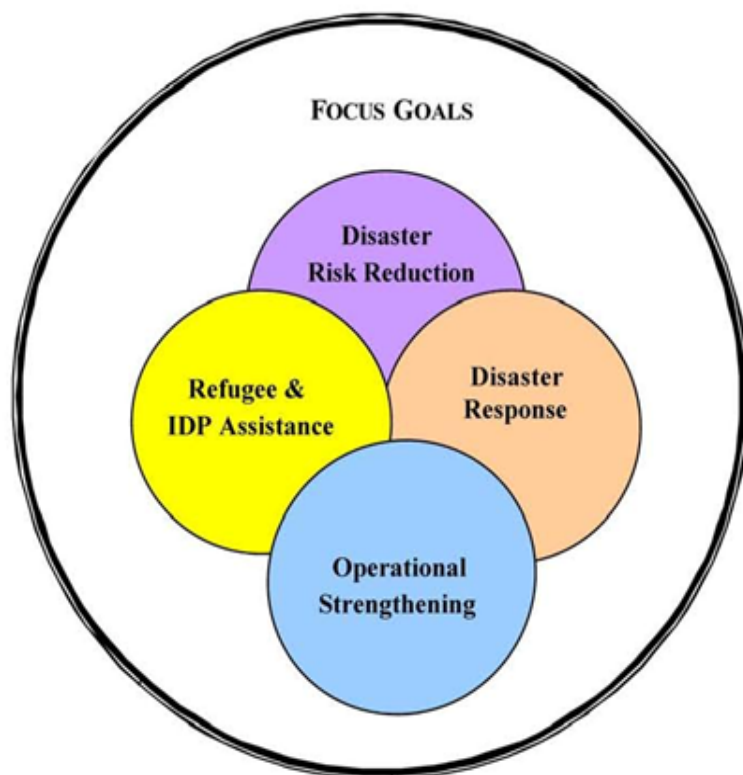

FOCUS HUMANITARIAN ASSISTANCE

Overview: Vision and Mission

VISION

- An organization that enables disaster-resilient communities and responds to disasters rapidly and effectively

MISSION

- To protect lives and property of target communities from natural and man-made hazards by developing organizational and community capacity, expertise and programs

FOCUS HUMANITARIAN ASSISTANCE

FOCUS: What We Do...

Responds to humanitarian crises, mobilizes volunteers and distributes vital relief

Enables transitions from emergency to long-term solutions; strengthens people's capacity to respond

Anticipates disasters, helps communities identify and mitigate risks and prepare for natural hazards

Helps displaced people settle in new homes, and provides vocational training for a better future

FOCUS: Where We Have Worked...